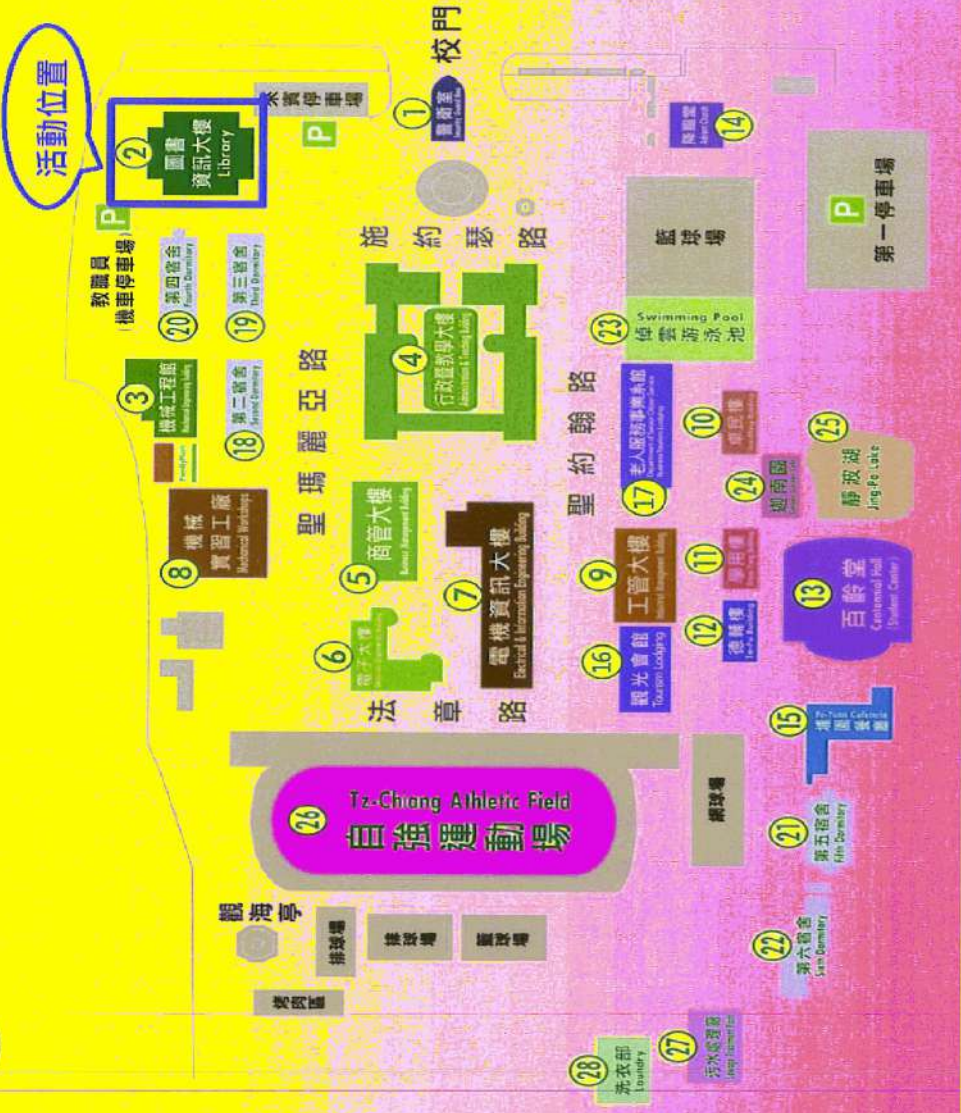

聖約翰科技大學校園平面圖

活動位置

1	警衛室 Security Guard Box
2	圖資大樓 Library
3	機械工程館 Mechanical Engineering Building
4	行政暨教學大樓 Administration & Teaching Building
5	商管大樓 Business Management Building
6	電子大樓 Electronic Engineering Building
7	電機資訊大樓 Electrical & Information Engineering Building
8	機械實習工廠 Mechanical Workshops
9	工管大樓 Industrial Management Building
10	卓民樓 Juo-Ming Building
11	學用樓 Shue-Yung Building
12	德輔樓 Te-Fu Building
13	百齡堂 Centennial Hall (Student Center)
14	降臨堂 Advent Church

15	埔園餐廳 Pu-Yuan Cafeteria
16	觀光會館 Tourism Lodging
17	老人服務事業系館 Department of Senior Citizen Service Business Bureau Lodging
18	第二宿舍 Second Dormitory
19	第三宿舍 Third Dormitory
20	第四宿舍 Fourth Dormitory
21	第五宿舍 Fifth Dormitory
22	第六宿舍 Sixth Dormitory
23	倬雲游泳池 Swimming Pool
24	迦南園 Ganaan Garden Cafe
25	靜波湖 Jing-Po Lake
26	自強運動場 Tz-Chiang Athletic Field
27	污水處理廠 Sewage Treatment Plant
28	洗衣部 Laundry